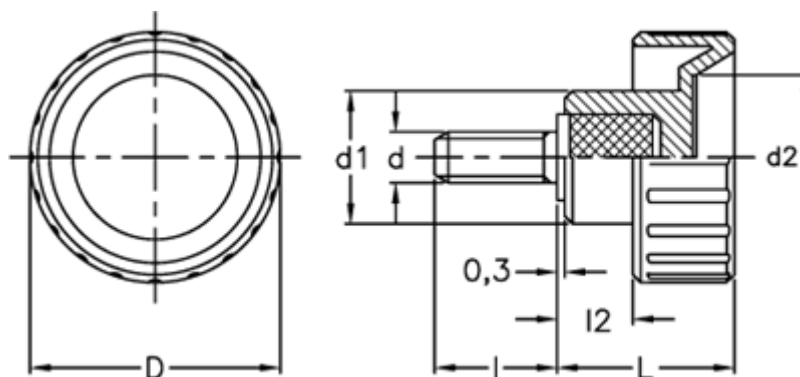

Data Sheet

Article number: 2302006641

Description: E+G Fluted grip knob
BT.25 p-M6x16

Measures

d	= 25
d1	= 16
d2	= 15
d 6g	= M6
l	= 16
L	= 19.0
l2	= 8.0